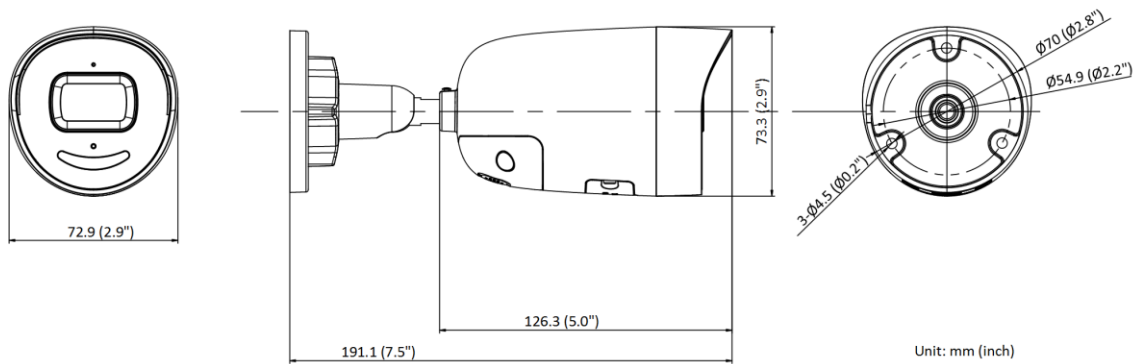

Web Client Language	33 languages: English, Russian, Estonian, Bulgarian, Hungarian, Greek, German, Italian, Czech, Slovak, French, Polish, Dutch, Portuguese, Spanish, Romanian, Danish, Swedish, Norwegian, Finnish, Croatian, Slovenian, Serbian, Turkish, Korean, Traditional Chinese, Thai, Vietnamese, Japanese, Latvian, Lithuanian, Portuguese (Brazil), Ukrainian
General Function	Anti-flicker, heartbeat, mirror, privacy masks, flash log, password reset via e-mail, pixel counter
Software Reset	Yes
Storage Conditions	-30 °C to 60 °C (-22 °F to 140 °F). Humidity 95% or less (non-condensing)
Startup and Operating Conditions	-30 °C to 60 °C (-22 °F to 140 °F). Humidity 95% or less (non-condensing)
Power Supply	12 VDC ± 25%, reverse polarity protection PoE: 802.3af, Class 3
Power Consumption and Current	12 VDC, 0.54 A, max. 6.5 W PoE: (802.3af, 36 V to 57 V), 0.3 A to 0.2 A, max. 8.0 W
Power Interface	Ø5.5 mm coaxial power plug
Material	Metal
Screw Material	SUS 304
Camera Dimension	72.9 × 73.3 × 191.1 mm (2.9" × 2.9" × 7.5")
Package Dimension	234 × 120 × 117 mm (9.2" × 4.7" × 4.6")
Camera Weight	Approx. 590 g (1.3 lb.)
With Package Weight	Approx. 800 g (1.8 lb.)
<b>Approval</b>	
EMC	FCC (47 CFR Part 15, Subpart B); CE-EMC (EN 55032: 2015, EN 61000-3-2: 2014, EN 61000-3-3: 2013, EN 50130-4: 2011 +A1: 2014); RCM (AS/NZS CISPR 32: 2015); IC (ICES-003: Issue 6, 2016); KC (KN 32: 2015, KN 35: 2015)
Safety	UL (UL 60950-1); CB (IEC 60950-1:2005 + Am 1:2009 + Am 2:2013, IEC 62368-1:2014 ); CE-LVD (EN 60950-1:2005 + Am 1:2009 + Am 2:2013, IEC 62368-1:2014 ); BIS (IS 13252(Part 1):2010+A1:2013+A2:2015); LOA (IEC/EN 60950-1)
Environment	CE-RoHS (2011/65/EU); WEEE (2012/19/EU); Reach (Regulation (EC) No 1907/2006)
Protection	Ingression protection: IP66 (IEC 60529-2013)

## Dimension