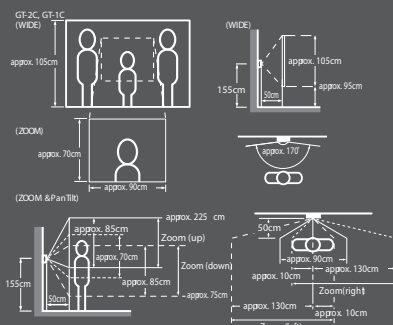

ΘΕΣΗ ΚΑΜΕΡΑΣ & ΕΙΚΟΝΑΣ ΠΕΡΙΟΧΗΣ ΠΡΟΒΟΛΗΣ