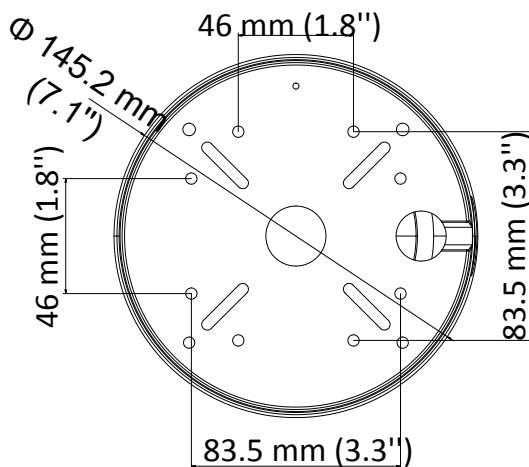

Order Model

DS-2CE59H8T-AVPIT3ZF

Dimension