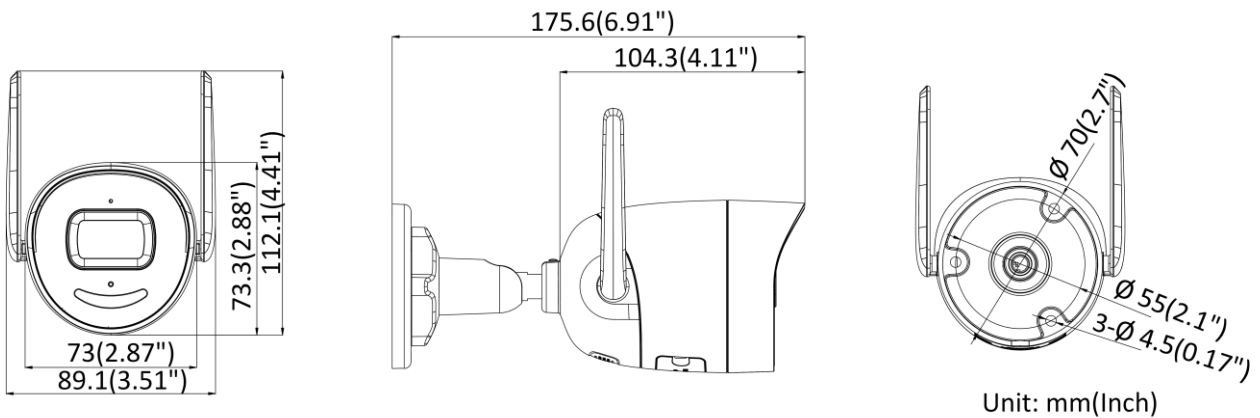

Dimension

Accessory

Distributed by

HIKVISION®

Headquarters

No.555 Qianmo Road, Binjiang District,
Hangzhou 310051, China
T +86-571-8807-5998
overseasbusiness@hikvision.com

Hikvision USA
T +1-909-895-0400
sales.usa@hikvision.com

Hikvision Australia
T +61-2-8599-4233
salesau@hikvision.com

Hikvision India
T +91-22-28469900
sales@pramahikvision.com

Hikvision Canada
T +1-866-200-6690
sales.canada@hikvision.com

Hikvision Thailand
T +662-275-9949
sales.thailand@hikvision.com

Hikvision Europe
T +31-23-5542770
sales.eu@hikvision.com

Hikvision Italy
T +39-0438-6902
info.it@hikvision.com

Hikvision Brazil
T +55 11 3318-0050
Latam.support@hikvision.com

Hikvision Turkey
T +90 (216)521 7070- 7074
sales.tr@hikvision.com

Hikvision Malaysia
T +601-7652-2413
sales.my@hikvision.com

Hikvision UK & Ireland
T +01628-902140
sales.uk@hikvision.com

Hikvision South Africa
Tel: +27 (10) 0351172
sale.africa@hikvision.com

Hikvision France
T +33(0)1-85-330-450
info.fr@hikvision.com

Hikvision Kazakhstan
T +7-727-9730667
nikia.panfilov@hikvision.ru

Hikvision Vietnam
T +84-974270888
sales.vt@hikvision.com

Hikvision UAE
T +971-4-4432090
salesme@hikvision.com

Hikvision Singapore
T +65-6684-4718
sg@hikvision.com

Hikvision Spain
T +34-91-737-16-55
info.es@hikvision.com

Hikvision Tashkent
T +99-87-1238-9438
uzb@hikvision.ru

Hikvision Hong Kong
T +852-2151-1761
info.hk@hikvision.com

Hikvision Russia
T +7-495-669-67-99
saleru@hikvision.com

Hikvision Korea
T +82-(0)31-731-8817
sales.korea@hikvision.com

Hikvision Poland
T +48-22-460-01-50
info.pl@hikvision.com

Hikvision Indonesia
T +62-21-2933759
Sales.Indonesia@hikvision.com

Hikvision Colombia
sales.colombia@hikvision.com