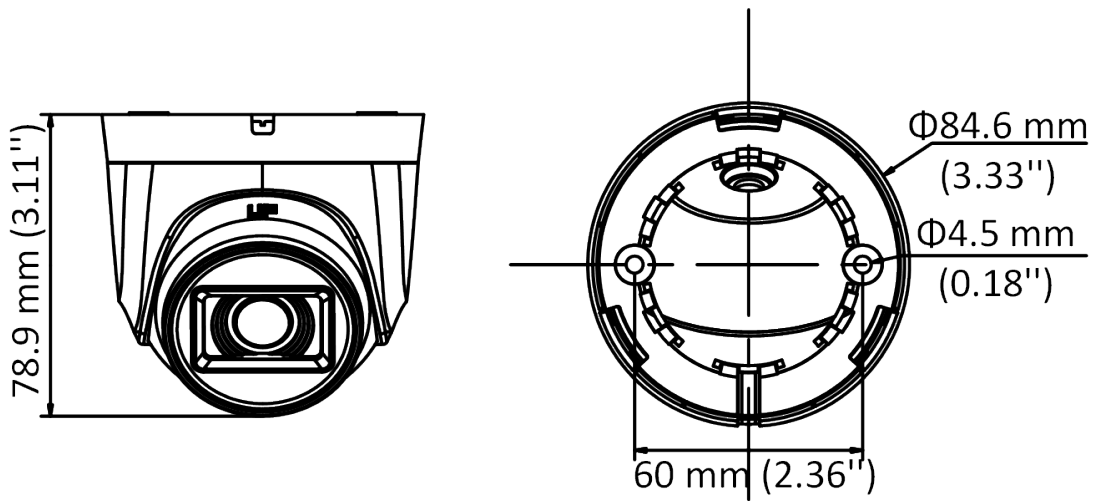

DS-2CE76D0T-ITPF (C) 2 MP Camera

- 2 MP, 1920 × 1080 resolution
- 2.8 mm, 3.6 mm, 6 mm fixed focal lens
- 4 in 1 video output (switchable TVI/AHD/CVI/CVBS)
- Smart IR, up to 20 m IR distance

Specification

Camera	
Image Sensor	2 MP CMOS
Signal System	PAL/NTSC
Resolution	1920 (H) × 1080 (V)
Frame Rate	TVI: 1080P@30fps, 1080P@25fps CVI: 1080P@30fps, 1080P@25fps AHD: 1080P@30fps, 1080P@25fps CVBS: PAL/NTSC
Min. illumination	0.01 Lux@(F1.2, AGC ON), 0 Lux with IR
Shutter Time	PAL: 1/25 s to 1/50, 000 s NTSC: 1/30 s to 1/50, 000 s
Lens	2.8 mm, 3.6 mm, 6 mm fixed lens
Field of View	2.8 mm, horizontal FOV: 106.4°, vertical FOV: 57.9°, diagonal FOV: 124.6° 3.6 mm, horizontal FOV: 79.6°, vertical FOV: 43.5°, diagonal FOV: 93.7° 6 mm, horizontal FOV: 51.9°, vertical FOV: 30°, diagonal FOV: 58.8°
Lens Mount	M12
Day & Night	ICR
WDR (Wide Dynamic Range)	Digital WDR
Angle Adjustment	Pan: 0 to 360°, Tilt: 0 to 75°, Rotation: 0 to 360°
Menu	
Image Mode	STD/HIGH-SAT
AGC	Yes
Day/Night Mode	Auto/Color/BW (Black and White)
White Balance	Auto/Manual
AE (Auto Exposure) Mode	DWDR/BLC/HLC/Global
Noise Reduction	2D DNR
Language	English
Function	Brightness, Sharpness, Smart IR
Interface	
Video Output	Switchable TVI/AHD/CVI/CVBS
General	
Operating Conditions	-40 °C to 60 °C (-40 °F to 140 °F), humidity 90% or less (non-condensing)
Power Supply	12 VDC ± 25%
Power Consumption	Max. 2.2 W
Material	Plastic
IR Range	Up to 20 m
Communication	HIKVISION-C

General	
Dimensions	Φ 84.6 mm × 78.9 mm (Φ 3.33" × 3.11")
Weight	Approx. 135 g (0.30 lb.)

Available Model

DS-2CE76D0T-ITPF (C)

Dimension

Accessory

DS-1272ZJ-110-TRS
Wall Mount

DS-1275ZJ-SUS
Vertical Pole Mount