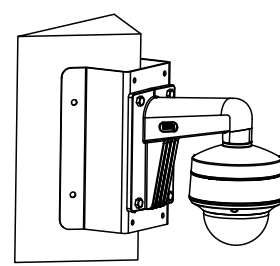

Hikvision Hong Kong
T +852-2151-1761

Accessory

DS-1273ZJ-140-DM45

Wall mount

DS-1271ZJ-140-DM45

Pendant mount

DS-1275ZJ-SUS

Vertical pole mount

DS-1276ZJ-SUS

Corner mount

DS-1281ZJ-DM45

Inclined ceiling mount

DS-1280ZJ-DM45

Junction box

Distributed by

HIKVISION