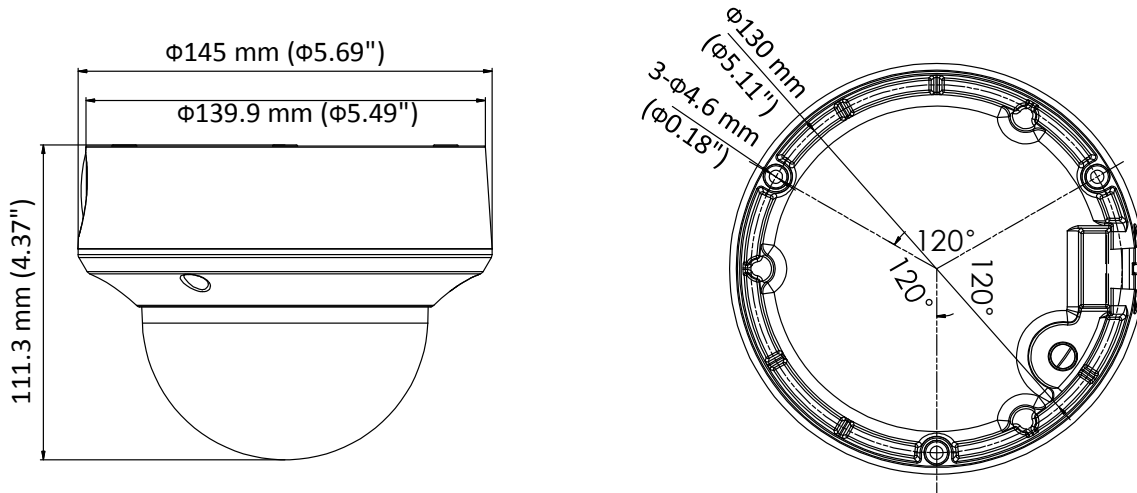

Specification

Camera	
Image Sensor	2 MP CMOS
Signal System	PAL/NTSC
Resolution	1920 (H) × 1080 (V)
Frame Rate	PAL: 1080p@25fps NTSC: 1080p@30fps
Min. Illumination	Color: 0.003 Lux @ (F1.2, AGC ON), 0 Lux with IR
Shutter Time	PAL: 1/25 s to 1/50, 000 s NTSC: 1/30 s to 1/50, 000 s
Slow Shutter	MAX. 16 times
Lens	2.7 mm to 13.5 mm motorized, auto focus
Horizontal Field of View	103° to 32.1°
Lens Mount	Φ14
Day & Night	ICR
WDR (Wide Dynamic Range)	≥ 130 dB
Angle Adjustment	Pan: 0° to 355°, Tilt: 0° to 75°, Rotate: 0° to 355°
Menu	
Image Mode	STD/HIGH-SAT
AGC	Yes
Day/Night Mode	Auto/Color/BW (Black and White)
White Balance	Auto/Manual
AE (Auto Exposure) Mode	WDR/BLC/HLC/Global
Privacy Mask	4 programmable privacy masks
Motion Detection	4 programmable motion areas
NR (Noise Reduction)	3D DNR/2D DNR
Language	English
Functions	Brightness, Sharpness, Mirror, Smart IR
Interface	
Video Output	Switchable TVI/AHD/CVI/CVBS
General	
Operating Conditions	-40 °C to 60 °C (-40 °F to 140 °F), humidity: 90% or less (non-condensing)
Power Supply	12 VDC ±25%, 24 VAC±25% <i>*You are recommended to use one power adapter to supply the power for one camera.</i>
Power Consumption	Max. 5.8W, -A: Max. 7.5W
Ingress Protection	IK10
Material	Metal
IR Range	Up to 60 m
Communication	HIKVISION-C
Dimensions	Φ 145 mm × 111.3 mm (Φ 5.69" × 4.37")
Weight	Approx. 830 g (1.83 lb.), -A: Approx. 860 g (1.90 lb.)

Order Models

DS-2CE5AD8T-AVPIT3ZF

DS-2CE5AD8T-VPIT3ZF

Dimension

Distributed by

HIKVISION

Headquarters

No.555 Qianmo Road, Binjiang District,
Hangzhou 310051, China
T +86-571-8807-5998
overseasbusiness@hikvision.com