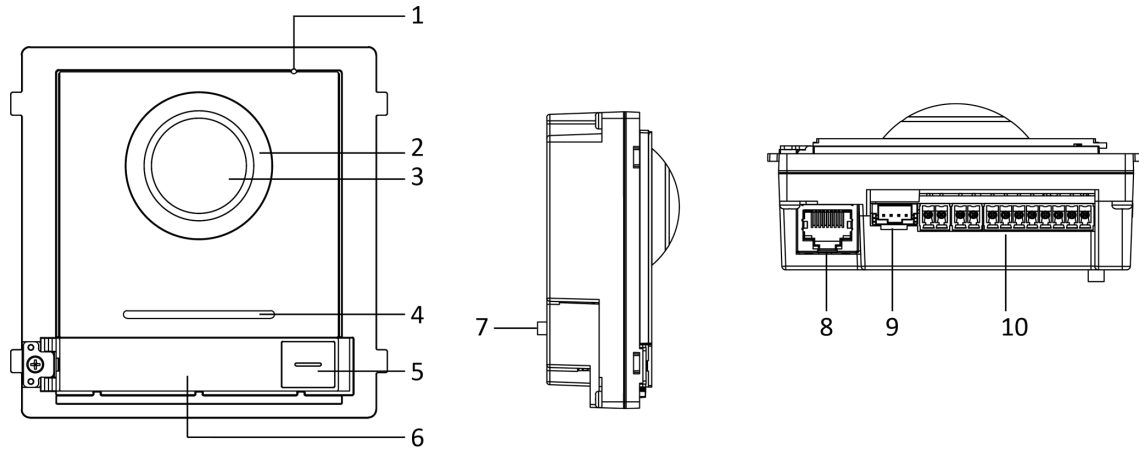

No.	Description	No.	Description
1	Microphone	6	Nametag
2	Low Illumination IR Supplement Light	7	TAMPER
3	Built-in Camera	8	Network Interface
4	Loudspeaker	9	Module-connecting Interface (output)
5	Call Button	10	Terminals