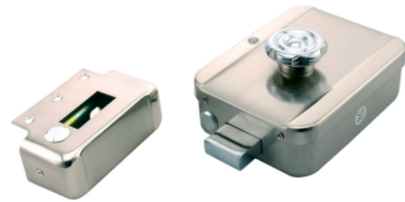

DS-K4E100 Intelligent Electric Lock

Key Feature

- Works cooperatively with video intercom system and access control system
- Lock status detection
- Installs on the left opening door, right opening door, interior door, exterior door and other doors
- The door will be automatically locked without people entering after 9 seconds
- Working voltage: 12 VDC to 18 VDC, working current < 350 mA, standby current < 25 mA, unlock time 1 s
- Working temperature: -20 °C to 60 °C (-4 °F to 122 °F)
- Life expectancy (≥ 500,000 times), high switch sensitivity, low power consumption
- Lock and unlock testing of intelligent lock
 - 1 Unlocked status: the lock tongue does not come out; NC and COM connected, NO and COM disconnected
 - 2 Locked status: NC and COM connected, NO and COM disconnected
 - 3 Door contact detection: when door is open, the door contact remainly open; when door is closed, the door contact remainly close

Specifications

Model	DS-K4E100
Dimension (W × H × D)	130 mm × 100 mm × 61.25 mm (5.12" × 3.94" × 2.41")
Power supply	DC 12V ± 10%
Electric current	350 mA (working current)
	25 mA (standby current)
Working temperature	-20 °C to 50 °C (-4 °F to 122 °F)
Length of the lock tongue	20 mm
Material	Stainless steel
Weight	1.45 kg (3.20 lb)