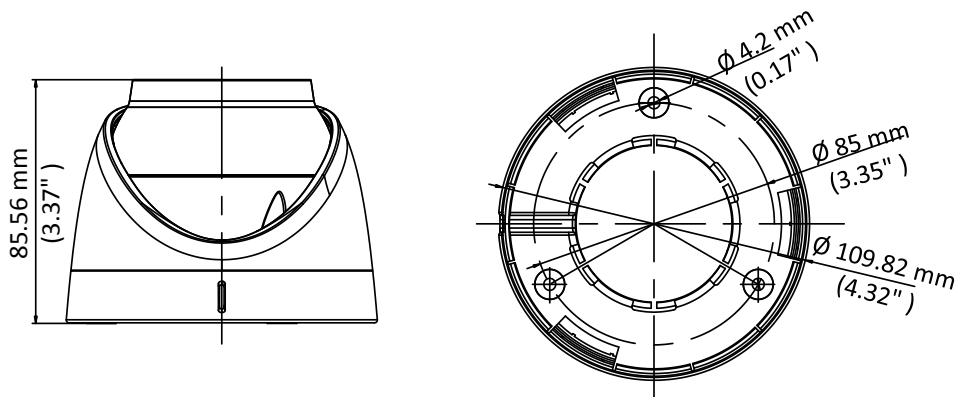

Order Model

DS-2CE72DFT-F28

Dimension