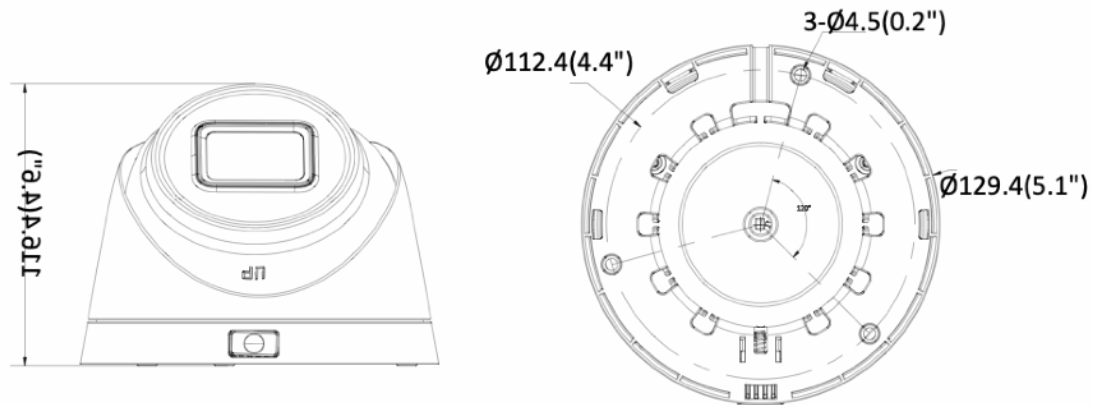

Day/Night Switch	Auto, scheduled, day, night
<b>Network</b>	
Alarm Trigger	Motion detection, video tampering, network disconnected, IP address conflict, illegal login, HDD error, HDD full
Network Storage	Support built-in microSD/SDHC/SDXC card (128G), local storage and NAS (NFS,SMB/CIFS), ANR
Protocols	TCP/IP, ICMP, HTTP, HTTPS, FTP, DHCP, DNS, DDNS, RTP, RTSP, RTCP, NTP, UPnP, SMTP, IGMP, 802.1X, QoS, IPv6, UDP, Bonjour
General Function	One-key reset, heartbeat, mirror, password protection, privacy mask, watermark, IP address filter
Firmware Version	5.5.52
API	ONVIF (PROFILE S, PROFILE G), ISAPI
Simultaneous Live View	Up to 6 channels
User/Host	Up to 32 users 3 levels: Administrator, Operator, and User
Client	iVMS-4200, Hik-Connect, iVMS-5200, iVMS-4500
Web Browser	IE8+, Chrome 31.0-44, Firefox 30.0-51, Safari 8.0+
<b>Interface</b>	
Communication Interface	1 RJ45 10M/100M self-adaptive Ethernet port
On-board Storage	Built-in microSD/SDHC/SDXC slot, up to 128 GB
Reset Button	Yes
<b>General</b>	
Operating Conditions	-30 °C to 60 °C (-22 °F to 140 °F), humidity: 95% or less (non-condensing)
Power Supply	12 VDC ± 25%, 5.5 mm coaxial power plug PoE (802.3af, class 3)
Power Consumption and Current	12 VDC, 0.9 A, Max: 10.5 W PoE: (802.3af, 36 V to 57 V), 0.4 A to 0.2 A, Max: 12 W
Ingress Protection	IP67
Material	Camera body: metal, bottom base: plastic
Dimensions	Camera: Ø 129.4 mm × 116.4 mm (5.1" × 4.6") With package: 170 mm × 170 mm × 150 mm (6.7" × 6.7" × 5.9")
Weight	Camera: 560 g (1.2 lb.) With package: 850g (1.9 lb.)

## Dimensions