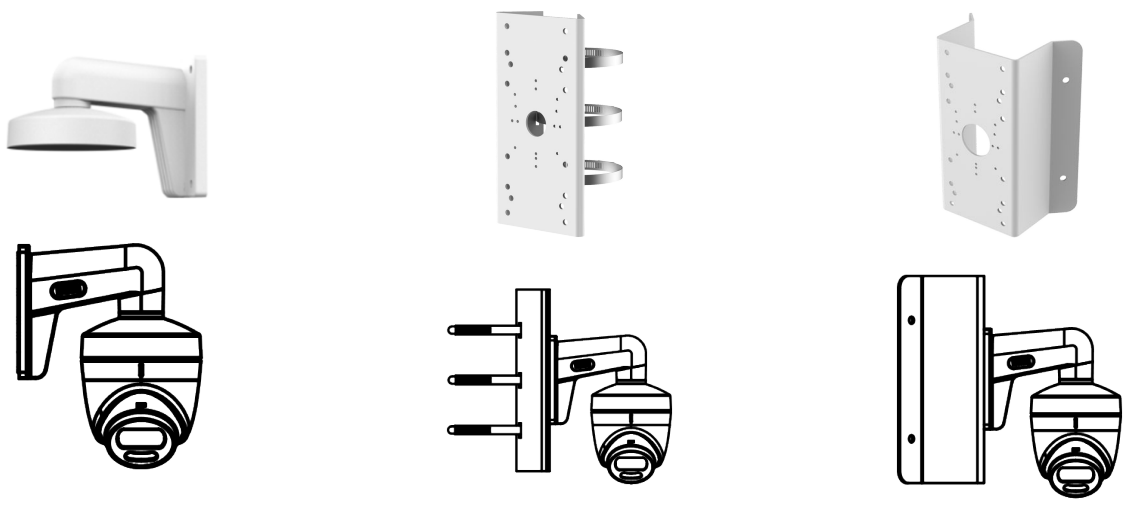

Specification

Camera	
Image Sensor	5 MP CMOS
Signal System	PAL/NTSC
Resolution	2560 (H) × 1944 (V)
Frame Rate	TVI: 5MP@20fps, 4MP@30fps, 4MP@25fps, 1080p@30fps, 1080p@25fps CVI: 4MP@30fps, 4MP@25fps AHD: 5MP@20fps, 4MP@30fps, 4MP@25fps CVBS: PAL/NTSC
Min. illumination	0.0005 Lux @ (F1.0, AGC ON), 0 Lux with White Light
Shutter Time	PAL: 1/25 s to 1/50, 000 s NTSC: 1/30 s to 1/50, 000 s
Slow Shutter	Max. 16 times
Lens	2.8 mm fixed lens
Horizontal Field of View	2.8 mm, horizontal FOV: 99.7°, vertical FOV: 72°, diagonal FOV: 139.8°
Lens Mount	M16
Strobe Light Alarm	Yes
Day & Night	Color
WDR (Wide Dynamic Range)	≥130 dB
Angle Adjustment	Pan: 0 to 360°, Tilt: 0 to 75°, Rotation: 0 to 360°
Menu	
White Light	Auto/Off
Image Mode	STD/HIGH-SAT
AGC	Yes
Day/Night Mode	Color
White Balance	Auto/Manual
AE (Auto Exposure) Mode	WDR/BLC/HLC/Global/HLS/Anti-banding
Privacy Mask	4 programmable privacy masks
Motion Detection	4 programmable motion areas
Noise Reduction	3D DNR
Language	English
Function	Brightness, Sharpness, Mirror, Smart Light
Interface	
Video Output	Switchable TVI/AHD/CVI/CVBS
General	
Operating Conditions	-40 °C to 60 °C (-40 °F to 140 °F), humidity 90% or less (non-condensing)
Power Supply	12 VDC ± 25% <i>*You are recommended to use one power adapter to supply the power for one camera.</i>

General	
Power Consumption	Max. 3.5 W
Protection Level	IP67
Material	Main Body: Metal Enclosure: Plastic
White Light Range	Up to 20 m
Communication	HIKVISION-C
Dimensions	Φ 109.82 mm × 85.56 mm (4.32" × 3.37")
Weight	Approx. 350 g (0.77 lb.)

Available Model

DS-2CE72HFT-F28

Dimension

Accessory

DS-1272ZJ-110-TRS
Wall Mount

DS-1275ZJ-SUS
Vertical Pole Mount

DS-1276ZJ-SUS
Corner Mount

DS-1280ZJ-S
Junction Box