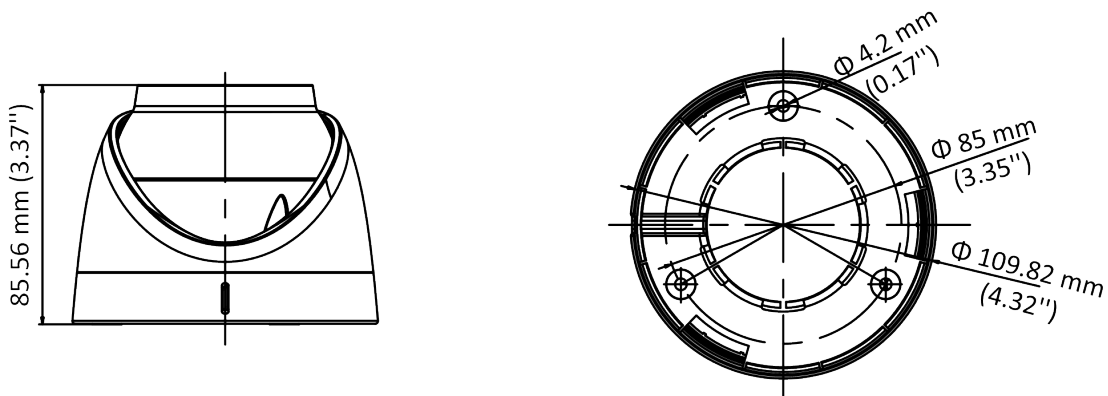

General	
Power Consumption	Max. 3.5 W
Protection Level	IP67
Material	Main Body: Metal Enclosure: Plastic
White Light Range	Up to 20 m
Communication	HIKVISION-C
Dimensions	Φ 109.82 mm × 85.56 mm (4.32" × 3.37")
Weight	Approx. 350 g (0.77 lb.)

Available Model

DS-2CE72HFT-F28

Dimension