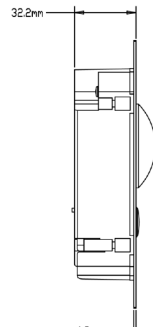

#### General

Ingress Protection	IP54, IK07
Tamper Switch	1
Installation	Surface & Flush
Material	Stainless Steel
Power	DC 12V
Power Consumption	Standby ≤1W, Work ≤10W
Working Temperature	-40°C~+60°C
Relative Humidity	10%~90%RH
Dimensions	129.9mm×32.2mm×140mm
Weight	0.8Kg

Dimensions

View Area

Application