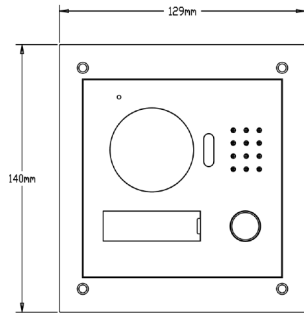

#### Interface

Door Control	2(1 relay out for main lock, 1 extended by access control module)
Alarm In	2(1ch unlock button, 1ch feedback)
RS485	1

#### General

Ingress Protection	IP54, IK07
Tamper Switch	1
Installation	Surface & Flush
Material	Stainless Steel
Power	DC 12V
Power Consumption	Standby ≤1W, Work ≤10W
Working Temperature	-40°C~+60°C
Relative Humidity	10%~90%RH
Dimensions	129.9mm×32.2mm×140mm
Weight	0.8Kg

Dimensions

View Area

Application