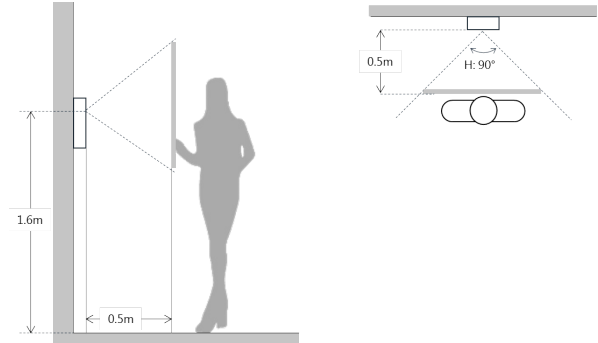

#### General

Ingress Protection	IP54, IK07
Tamper Switch	1
Installation	Surface & Flush
Material	Stainless Steel
Power	DC 12V
Power Consumption	Standby ≤1W, Work ≤10W
Working Temperature	-40°C~+60°C
Relative Humidity	10%~90%RH
Dimensions	129.9mm×32.2mm×140mm
Weight	0.8Kg

Dimensions

View Area

Application