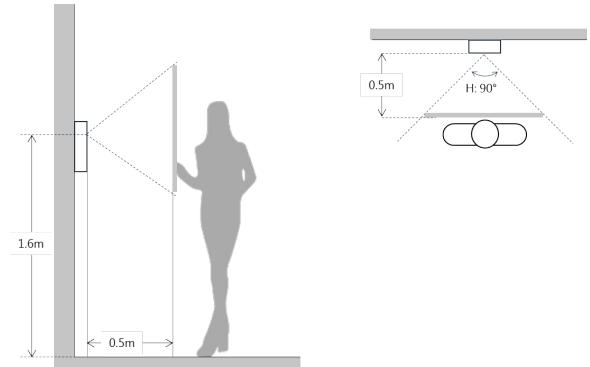

#### General

Ingress Protection	IP54, IK07
Tamper Switch	1
Installation	Surface & Flush
Material	Stainless Steel
Power	DC 24V / Supply directly by VTNC3000A
Power Consumption	Standby ≤1W, Work ≤10W
Working Environments	-40°C~+60°C
Relative Humidity	10%~90%RH
Dimensions	129.9mm×32.2mm×140mm
Weight	0.8Kg

Dimensions

View Area

Application