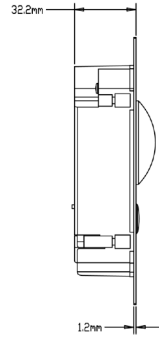

#### General

Ingress Protection	IP54, IK07
Tamper Switch	1
Installation	Surface & Flush
Material	Stainless Steel
Power	DC 24V / Supply directly by VTNC3000A
Power Consumption	Standby ≤1W, Work ≤10W
Working Environments	-40°C~+60°C
Relative Humidity	10%~90%RH
Dimensions	129.9mm×32.2mm×140mm
Weight	0.8Kg

Dimensions

View Area

Application