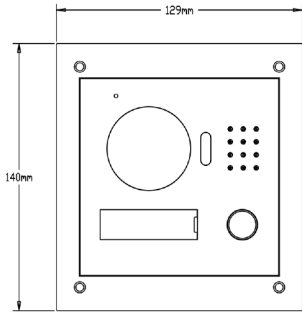

#### General

Ingress Protection	IP54, IK07
Tamper Switch	1
Installation	Surface & Flush
Material	Stainless Steel
Power	DC 24V / Supply directly by VTNC3000A
Power Consumption	Standby ≤1W, Work ≤10W
Working Environments	-40°C~+60°C
Relative Humidity	10%~90%RH
Dimensions	129.9mm×32.2mm×140mm
Weight	0.8Kg

Dimensions

View Area

Application