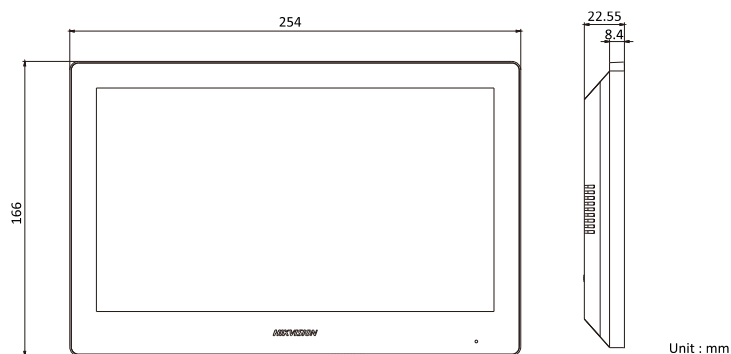

## Specification

System parameters	
Memory	128 MB
Flash	32 MB
Operation system	Embedded Linux operation system
Display parameters	
Display screen	10.1-inch colorful TFT screen
Display resolution	1024 × 600
Operation method	Capacitive touch screen
Audio parameters	
Audio input	Built-in omnidirectional microphone
Audio output	Built-in loudspeaker
Audio compression standard	G.711 U
Audio compression rate	64 Kbps
Audio quality	Noise suppression and echo cancellation
Network parameters	
Wired network	10/100 Mbps self-adaptive
Wireless network	Wi-Fi 802.11b/g/n
Network protocol	TCP/IP, SIP, RTSP
Network interface	1 RJ-45 10/100 Mbps self-adaptive
Alarm input	8-ch alarm inputs
Relay output	2
TF card	Max to 32 G, SD 2.0 or lower version
RS-485	1
General	
Power supply	IEEE802.3af, standard PoE 12 VDC/1 A
Power consumption	≤ 6 W
Working temperature	-10 °C to 55 °C (14 °F to 131 °F)
Working humidity	10% to 90%
Material	PC + ABS
Dimensions	254 mm × 166 mm × 14.7 mm (10.0" × 6.5" × 0.58")
Weight	1118 g (with packaging) 660 g (without packaging)

## Dimension