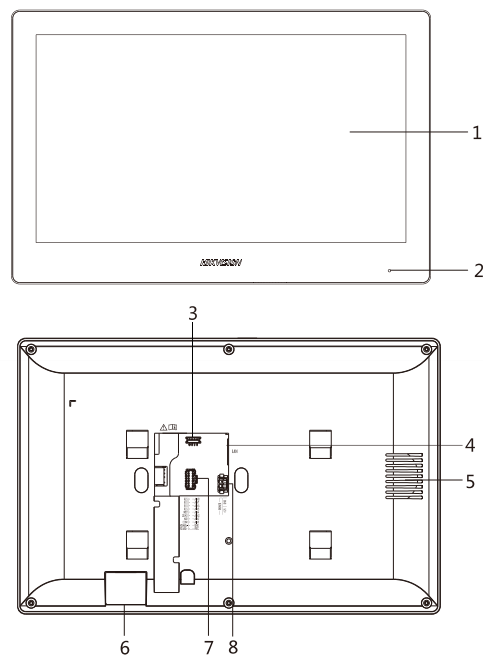

Appearance and Interfaces