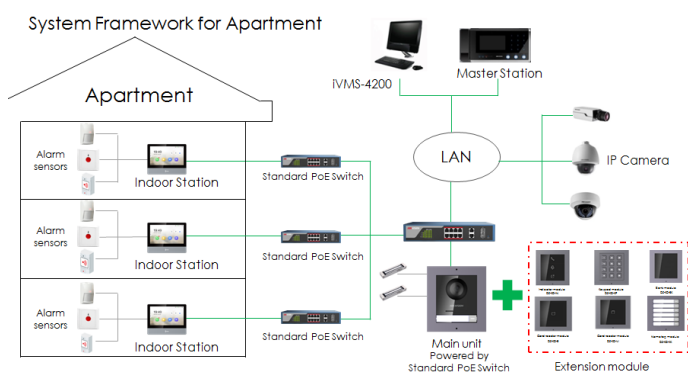

Key Feature

- New UI V2.0: User friendly design
- 7-inch colorful touch screen with resolution 1024 × 600
- Standard PoE
- Stores messages and capture pictures in the TF card
- Remote unlocking via the client software or the mobile client
- Views live videos of door stations and linked cameras
- Supports wireless network

Typical Application

CB	IEC 60950-1:2005 (Second Edition) + Am 1:2009 + Am 2:2013
FCC-SDOC	47 CFR Part 15, Subpart B
FCC-ID	47 CFR Part 15, Subpart B
C-TICK(EMC)	AS/NZS CISPR 32:2015
C-TICK(RF)	AS/NZS 4268:2017
UL	UL 60950-1 & CAN/CSA C22.2 No. 60950-1-07, Information Technology Equipment – Safety – Part 1: General Requirements
IC(EMC)	ICES-003:Issue 6
IC(RF)	RSS-247 Issue 2, February 2017, RSS-Gen Issue 5, April 2018
ROHS	2011/65/EU
REACH	Regulation (EC) No 1907/2006
WEEE	2012/19/EU