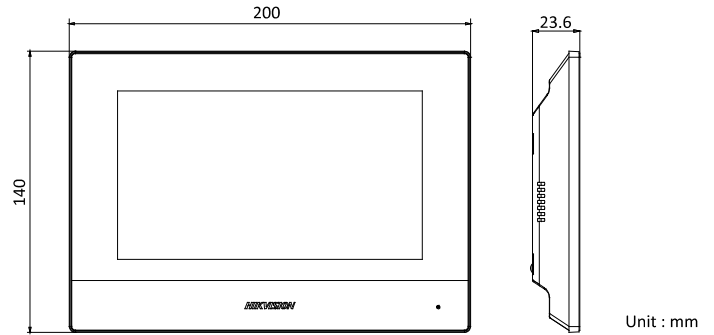

Specification

System parameters	
Memory	128 MB
Flash	32 MB
Operation system	Embedded Linux operation system
Display parameters	
Display screen	7-inch colorful TFT screen
Display resolution	1024 × 600
Operation method	Capacitive touch screen
Audio parameters	
Audio input	Built-in omnidirectional microphone
Audio output	Built-in loudspeaker
Audio compression standard	G.711 U
Audio compression rate	64 Kbps
Audio quality	Noise suppression and echo cancellation
Network parameters	
Wired network	10/100 Mbps self-adaptive
Wireless network	Wi-Fi 802.11 b/g/n
Network protocol	TCP/IP, SIP, RTSP
Network interface	1 RJ-45 10/100 Mbps self-adaptive
Alarm input	8-ch alarm inputs
Relay output	2
TF card	Max to 32 G, SD 2.0 or lower version
RS485	1
General	
Power supply	IEEE802.3af, standard PoE 12 VDC/1 A
Power consumption	≤ 6 W
Working temperature	-10 °C to 55 °C (14 °F to 131 °F)
Working humidity	10% to 90%
Dimensions	200 mm × 140 mm × 15.1 mm (7.9" × 5.5" × 0.6")
Weight	683 g (with packaging) 355 g (without packaging)

Available Model

DS-KH6320-WTE1

Dimension