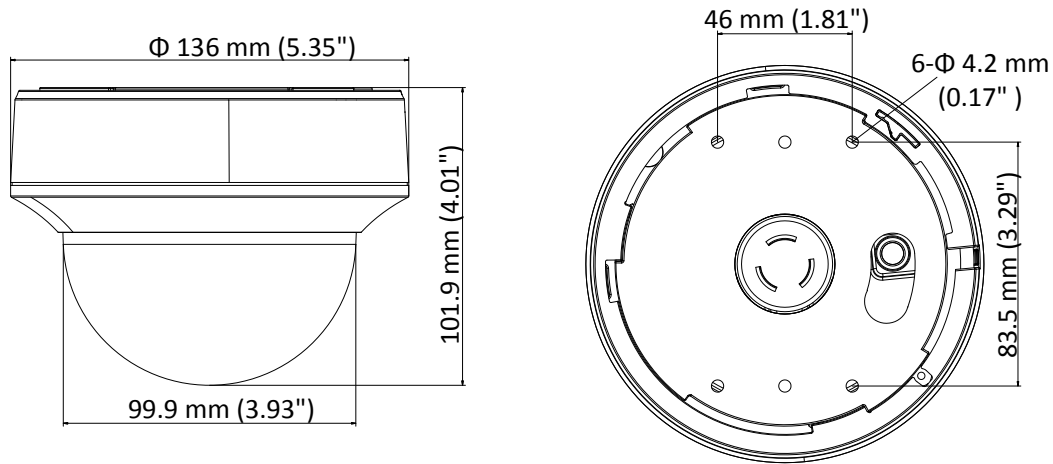

Order Models

DS-2CE56D8T-AITZF

DS-2CE56D8T-ITZF

Dimension