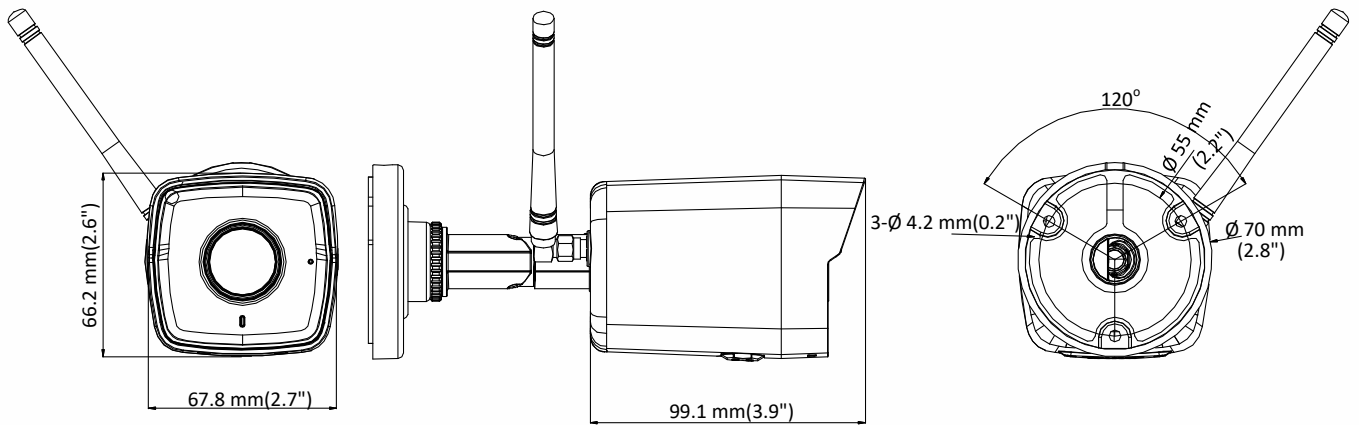

Dimensions