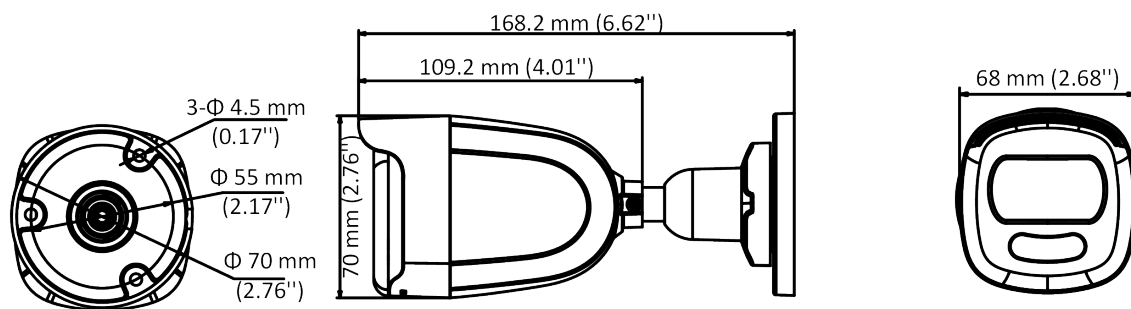

General	
Power Consumption	Max. 3.5 W
Protection Level	IP67
Material	Metal
White Light Range	Up to 20 m
Communication	HIKVISION-C
Dimensions	68 mm × 70 mm × 168.2 mm (2.68" × 2.76" × 6.62")
Weight	Approx. 350 g (0.77 lb.)

Available Model

DS-2CE10HFT-F

Dimension

Accessory