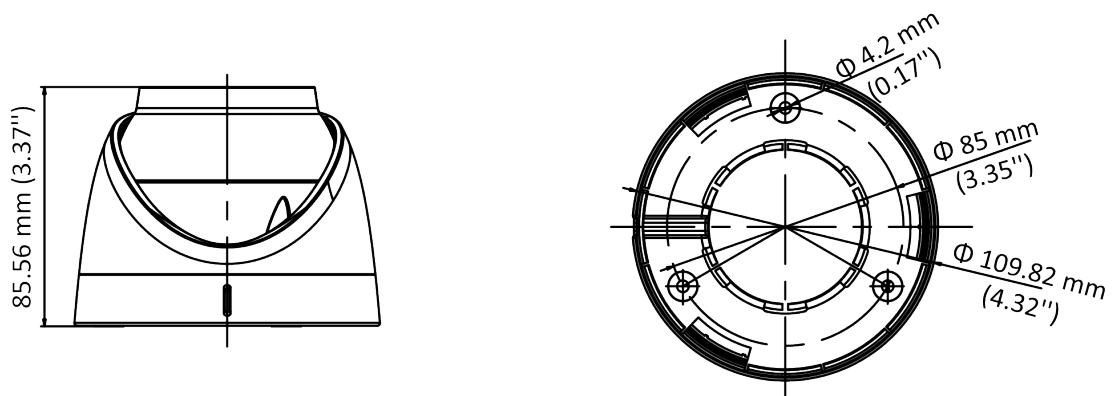

General	
Power Consumption	Max. 3.5 W
Protection Level	IP67
Material	Main Body: Metal Enclosure: Plastic
White Light Range	Up to 20 m
Communication	HIKVISION-C
Dimensions	Φ 109.82 mm × 85.56 mm (4.32" × 3.37")
Weight	Approx. 350 g (0.77 lb.)

Available Model

DS-2CE72HFT-F

Dimension

Accessory