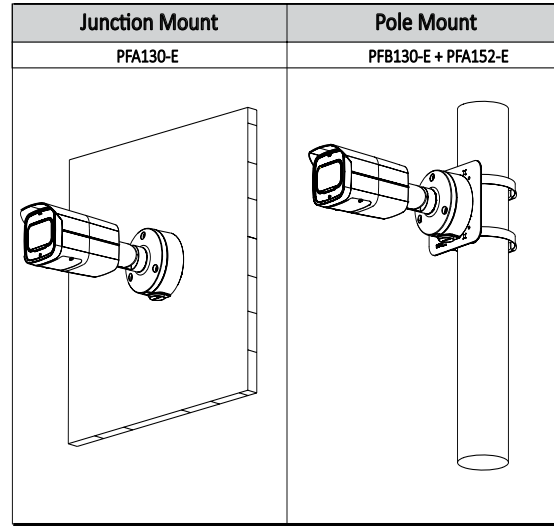

Accessories

Optional:

PFA130-E Junction Box

PFA152-E Pole Mount

Dimensions (mm/inch)