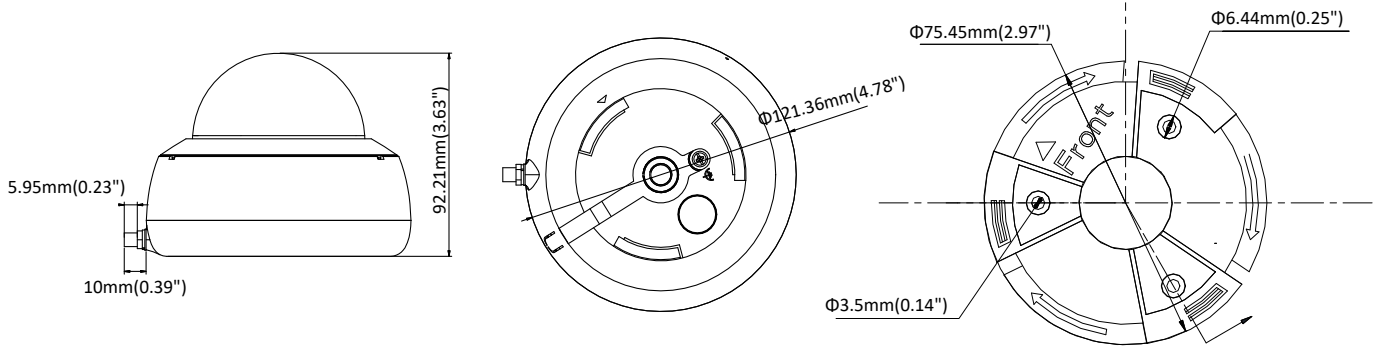

Dimensions