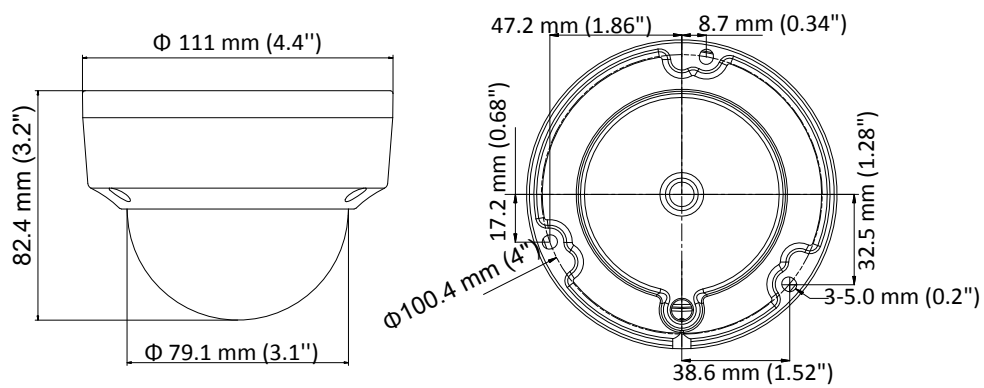

Order Models

DS-2CE56D8T-VPITF

Dimension