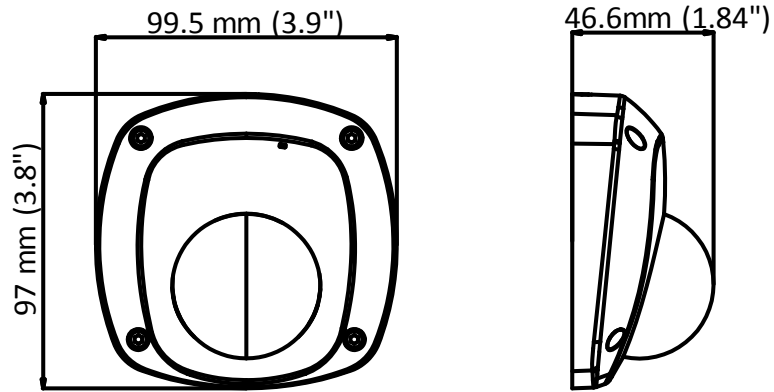

Order Models

DS-2CE56D8T-IRS

Dimensions