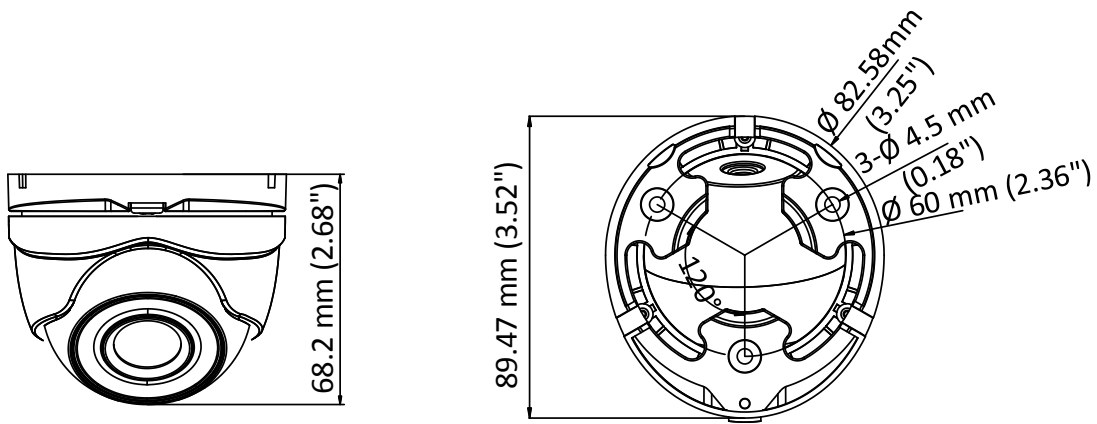

### Key Feature

- 2 MP, 1920 × 1080 resolution
- Ultra-Low Light
- 130 dB true WDR, 3D DNR
- 2.8 mm, 3.6 mm, 6 mm fixed focal lens
- Smart IR, up to 30 m IR distance
- Power over coaxial
- IP67

## Specification

<b>Camera</b>	
Image Sensor	2 MP CMOS
Signal System	PAL/NTSC
Frame Rate	PAL: 1080p@25fps NTSC: 1080p@30fps
Resolution	1920 (H) × 1080 (V)
Min. Illumination	0.003 Lux @ (F1.2, AGC ON), 0 Lux with IR
Shutter Time	PAL: 1/25 s to 1/50, 000 s NTSC: 1/30 s to 1/50, 000 s
Slow Shutter	Max. 16 times
Lens	2.8 mm, 3.6 mm, 6 mm fixed lens
Horizontal Field of View	103.5° (2.8 mm), 82.6° (3.6 mm), 54.4° (6 mm)
Lens Mount	M12
Day & Night	ICR
WDR (Wide Dynamic Range)	≥130 dB
Angle Adjustment	Pan: 0° to 360°, Tilt: 0° to 75°, Rotate: 0° to 360°
<b>Menu</b>	
Image Mode	STD/HIGH-SAT
AGC	Yes
Day/Night Mode	Auto/Color/BW (Black and White)
White Balance	Auto/Manual
AE (Auto Exposure) Mode	WDR/BLC/HLC/Global
Privacy Mask	4 programmable privacy masks
Motion Detection	4 programmable motion areas
Noise Reduction	3D DNR
Language	English
Function	Brightness, Sharpness, Mirror, Smart IR
<b>Interface</b>	
Video Output	1 HD analog output
<b>General</b>	
Operating Conditions	-40 °C to 60 °C (-40 °F to 140 °F), humidity: 90% or less (non-condensing)
Power Supply	12 VDC ± 25%/PoC.af
Power Consumption	Max. 3.6 W
Protection Level	IP67
Material	Metal
IR Range	Up to 30 m
Communication	HIKVISION-C
Dimensions	89.47 mm × 68.2 mm (3.52" × 2.68")
Weight	Approx. 250 g (0.55 lb.)

## Dimension