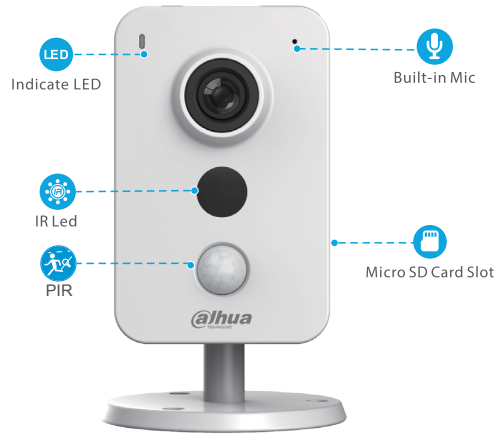

K26

1080P H.265 Wi-Fi Camera

K26 brings 2MP live monitoring, it supports the latest H.265 compression which can save up to 50% bandwidth and storage. Further more, intelligent analities like human detection and instant alert keep you being aware of what's happening at home at any time.

PIR Detection
High quality passive IR detector

Human Detection
Get instant alert when moving
human target is detected

Easy4ip Cloud
Cloud management for your easy monitoring

Stay close with what you care

With Easy4ip Cloud, you'll have access to what you care as long as Internet is available. You can record daily or motion videos on Easy4ip Cloud and playback anytime anywhere.

Front View

Back View

Specifications

Auxiliary Interface

Micro SD Slot (up to 128GB)
 Built-in Mic & Speaker
 Alarm line in/out interface
 WPS/Reset button

General

DC 12V1A Power supply
 Power Consumption: <4.3W
 Working Environment:-10°C~+45°C, Less than 95%RH
 Dimensions: Φ78.5mm×127.8mm (Φ3.1inch×5.0inch)
 Weight: 310g (0.68lb)
 CE, FCC, UL