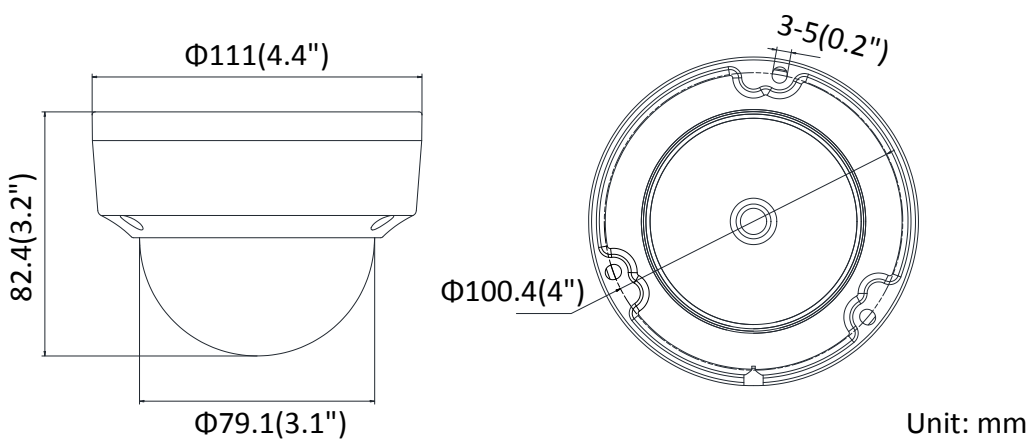

With package: 135× 135 × 110 mm (5.3" × 5.3" × 4.3")
Weight	Camera: approx. 497 g (1.1 lb.) With package: approx. 597 g (1.3 lb.)

Available Models:

DS-2CD2121G0-I (2.8/4/6mm), DS-2CD2121G0-IS (2.8/4/6mm), DS-2CD2121G0-IW (2.8/4mm), DS-2CD2121G0-IWS (2.8/4mm)

Dimensions

Accessories

DS-1276ZJ
Corner Mount