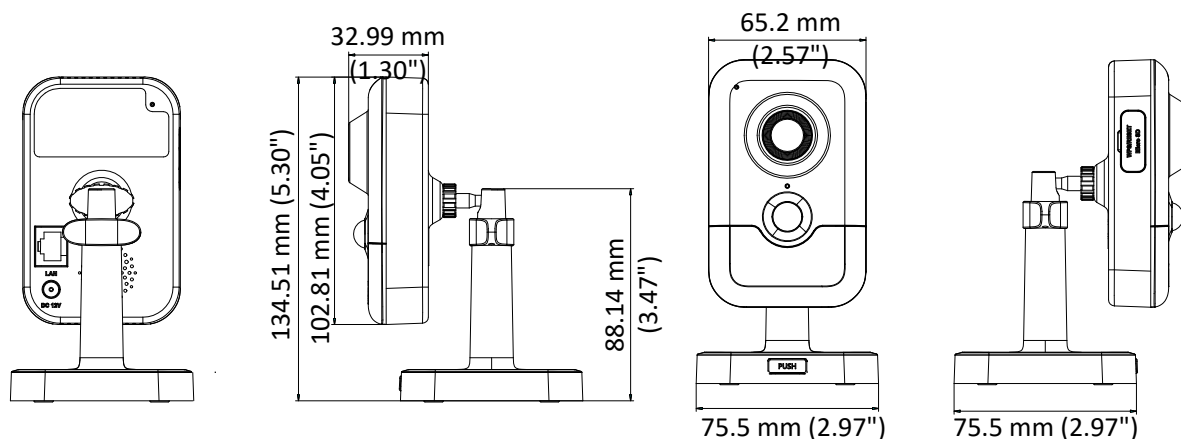

DS-2CD2443G0-I(W) 4 MP IR Fixed Cube Network Camera

Key Features

- 2688 × 1520 @ 30fps
- IR: up to 10 m
- PIR: 10 m
- H.265+, H.265, H.264+, H.264
- 120dB WDR
- Built-in MicroSD/SDHC/SDXC slot, up to 128G
- PoE
- BLC/3D DNR/HLC/ROI
- Wi-Fi (Optional)
- Color: 0.01 Lux @ (F1.2, AGC ON), 0.018 lux @ (F1.6, AGC ON), 0 lux with IR

Dimensions	102.8 mm × 65.2 mm × 32.6 mm (4.1" × 2.6" × 1.3")
Weight	Camera: Approx. 128 g (0.3 lb.)

Available Model

DS-2CD2443G0-I (2.8/4 mm), DS-2CD2443G0-IW (2.8/4 mm)

Dimension

Distributed by

HIKVISION®