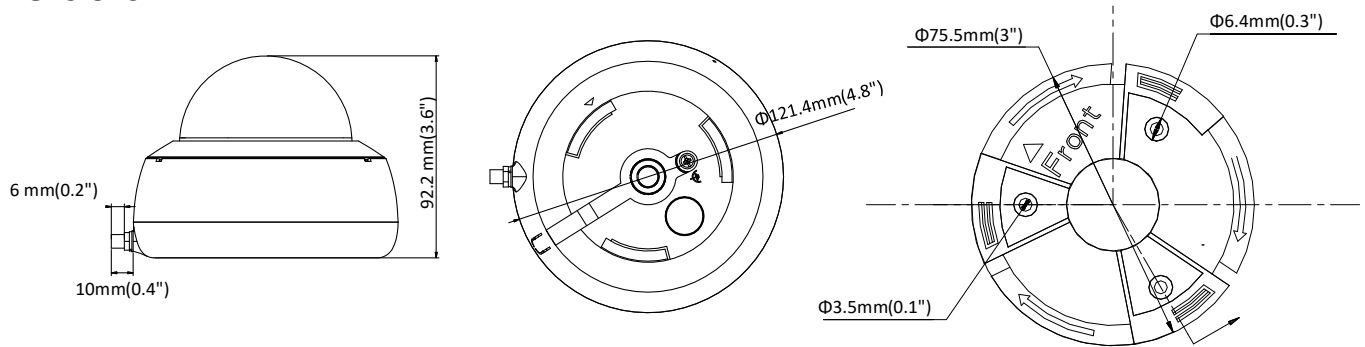

Dimensions