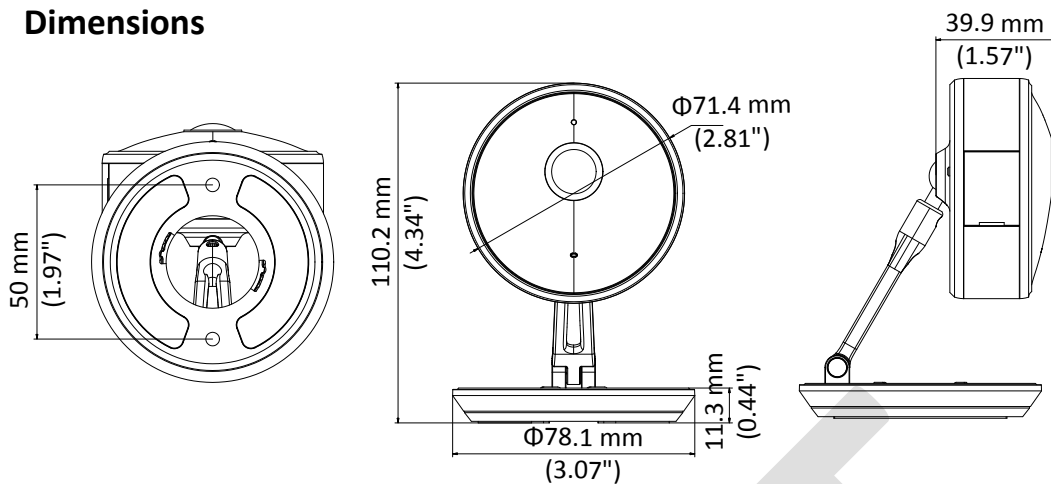

Dimensions