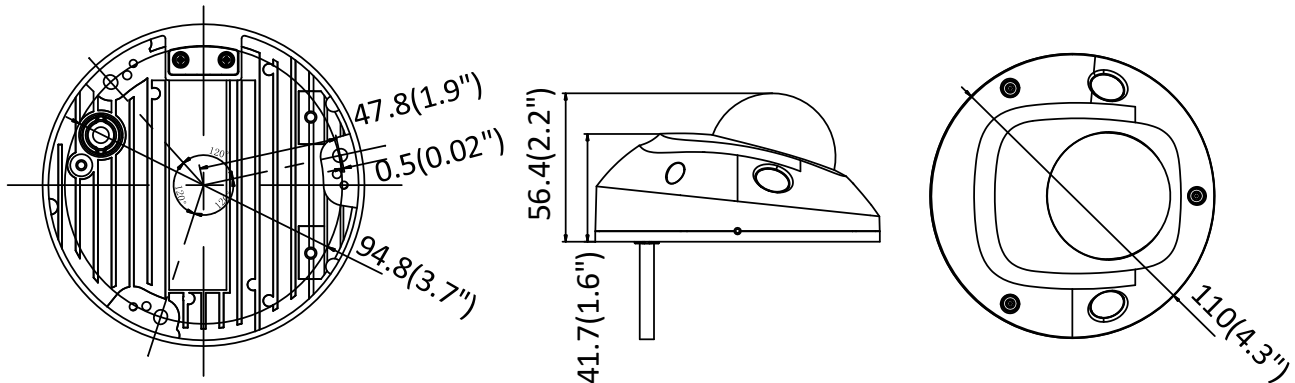

Dimension

Accessory

DS-1280ZJ-DM46
Junction Box

Distributed by