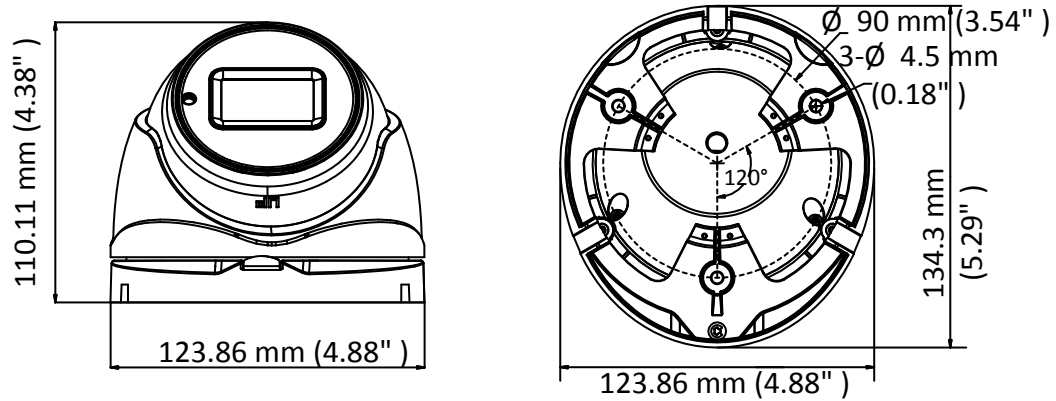

Order Model

DS-2CE79U1T-IT3ZF

Dimension