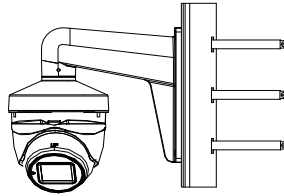

Order Model

DS-2CE79U1T-IT3ZF

Dimension

Accessory

DS-1273ZJ-130-TRL
Wall Mount

DS-1275ZJ-SUS
Vertical Pole Mount

DS-1276ZJ-SUS
Corner Mount

DS-1280ZJ-M
Junction Box

DS-1281ZJ-M
Inclined Ceiling Mount

Distributed by

HIKVISION

Headquarters

No.555 Qianmo Road, Binjiang District,
Hangzhou 310051, China
T +86-571-8807-5998
overseasbusiness@hikvision.com

Hikvision USA
T +1-909-895-0400
sales.usa@hikvision.com