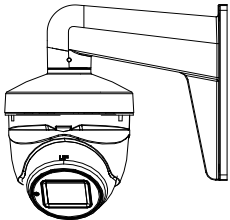

Specification

Camera	
Image Sensor	8.29 megapixel progressive scan CMOS
Frame Rate	TVI: 8MP@12.5fps, 8MP@15fps, 5MP@20fps, 4MP@25fps, 4MP@30fps, 2MP@25fps, 2MP@30fps CVI: 8MP@12.5fps, 8MP@15fps AHD: 8M@12.5fps, 8M@15fps CVBS: 960H P/N
Resolution	3840 (H) × 2160 (V)
Min. illumination	Color: 0.01 Lux @ (F1.2, AGC ON), 0 Lux with IR
Shutter Time	PAL: 1/12.5s to 1/50,000 s NTSC: 1/15 s to 1/50,000 s
Lens	2.7 mm to 13.5 mm motorized vari-focal lens
Horizontal Field of View	108.1° to 45.6°
Lens Mount	Φ 14
Day & Night	IR cut filter
Angle Adjustment	Pan: 0° to 360°; Tilt: 0° to 75°; Rotate: 0° to 360°
Synchronization	Internal synchronization
DWDR (Digital Wide Dynamic Range)	105 dB
Menu	
AGC	Yes
D/N Mode	Auto/Color/BW (Black and White)
White Balance	Auto/Manual
BLC	Yes
DWDR (Digital Wide Dynamic Range)	Yes
Functions	Brightness, Sharpness, DNR, Mirror, Smart IR, HLC
Interface	
Video Output	1 HD analog output
Switch Button	TVI/AHD/CVI/CVBS
General	
Operating Conditions	-40 °C to 60 °C (-40 °F to 140 °F), humidity: 90% or less (non-condensation)
Power Supply	9 VDC to 15 VDC <i>*You are recommended to use one power adapter to supply the power for one camera.</i>
Power Consumption	Max. 8.6W
Protection Level	IP67
Material	Metal
IR Range	Up to 60 m
Communication	Up the coax, Protocol: HIKVISION-C (TVI output)
Dimensions	134.3 mm × 123.86 mm × 110.24 mm (5.29" × 4.88" × 4.34")
Weight	Approx. 580 g (1.28 lb.)

Order Model

DS-2CE79U1T-IT3ZF

Dimension

Accessory

DS-1273ZJ-130-TRL
Wall Mount

DS-1275ZJ-SUS
Vertical Pole Mount

DS-1276ZJ-SUS
Corner Mount

DS-1280ZJ-M
Junction Box