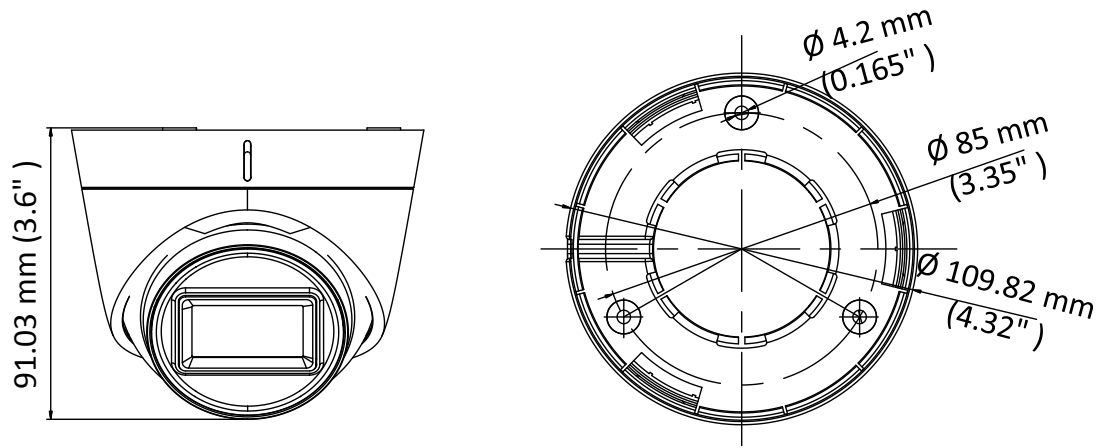

Order Models

DS-2CE78U1T-IT3F

Dimension