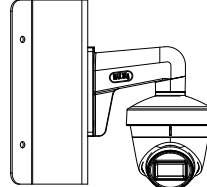

Order Models

DS-2CE78U1T-IT3F

Dimension

Accessory

DS-1272ZJ-110-TRS
Wall Mount

DS-1275ZJ-SUS
Vertical Pole Mount

DS-1276ZJ-SUS
Corner Mount

DS-1281ZJ-S
Inclined Ceiling Mount