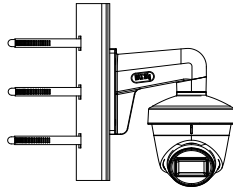

Order Models

DS-2CE78U1T-IT3F

Dimension

Accessory

DS-1272ZJ-110-TRS
Wall Mount

DS-1275ZJ-SUS
Vertical Pole Mount

DS-1276ZJ-SUS
Corner Mount

DS-1281ZJ-S
Inclined Ceiling Mount