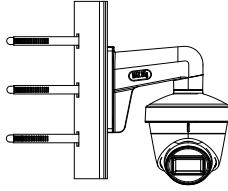

DS-1275ZJ-SUS
Vertical Pole Mount

Distributed by

HIKVISION®

Headquarters

No.555 Qianmo Road, Binjiang District,
Hangzhou 310051, China
T +86-571-8807-5998
overseasbusiness@hikvision.com

Hikvision USA
T +1-909-895-0400
sales.usa@hikvision.com

Hikvision Europe
T +31-23-5542770
sales.eu@hikvision.com

Hikvision UK & Ireland
T +01628-902140
sales.uk@hikvision.com

Hikvision UAE
T +971-4-4432090
salesme@hikvision.com

Hikvision Russia
T +7-495-669-67-99
saleru@hikvision.com

Hikvision Australia
T +61-2-8599-4233
salesau@hikvision.com

Hikvision Italy
T +39-0438-6902
info.it@hikvision.com

Hikvision South Africa
Tel: +27 (10) 0351172
sale.africa@hikvision.com

Hikvision Singapore
T +65-6684-4718
sg@hikvision.com

Hikvision Korea
T +82-(0)31-731-8817
sales.korea@hikvision.com

Hikvision India
T +91-22-28469900
sales@pramahikvision.com

Hikvision Brazil
T +55 11 3318-0050
Latam.support@hikvision.com

Hikvision France
T +33(0)1-85-330-450
info.fr@hikvision.com

Hikvision Spain
T +34-91-737-16-55
info.es@hikvision.com

Hikvision Poland
T +48-22-460-01-50
info.pl@hikvision.com

Hikvision Canada
T +1-866-200-6690
sales.canada@hikvision.com

Hikvision Turkey
T +90 (216)521 7070- 7074
sales.tr@hikvision.com

Hikvision Kazakhstan
T +7-727-9730667
nikia.panfilov@hikvision.uz

Hikvision Tashkent
T +99-87-1238-9438
uzb@hikvision.ru

Hikvision Indonesia
T +62-21-2933759
Sales.Indonesia@hikvision.com

Hikvision Thailand
T +662-275-9949
sales.thailand@hikvision.com

Hikvision Malaysia
T +601-7652-2413
sales.my@hikvision.com

Hikvision Vietnam
T +84-974270888
sales.vt@hikvision.com

Hikvision Hong Kong
T +852-2151-1761
info.hk@hikvision.com

Hikvision Colombia
sales.colombia@hikvision.com