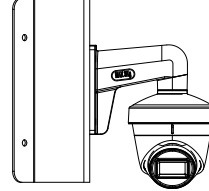

DS-1276ZJ-SUS
Corner Mount

Distributed by

HIKVISION®

Headquarters

No.555 Qianmo Road, Binjiang District,
Hangzhou 310051, China
T +86-571-8807-5998
overseasbusiness@hikvision.com

Hikvision USA
T +1-909-895-0400
sales.usa@hikvision.com

Hikvision Europe
T +31-23-5542770
sales.eu@hikvision.com

Hikvision UK & Ireland
T +01628-902140
sales.uk@hikvision.com

Hikvision UAE
T +971-4-4432090
salesme@hikvision.com

Hikvision Russia
T +7-495-669-67-99
saleru@hikvision.com

Hikvision Australia
T +61-2-8599-4233
salesau@hikvision.com

Hikvision Italy
T +39-0438-6902
info.it@hikvision.com

Hikvision South Africa
Tel: +27 (10) 0351172
sale.africa@hikvision.com

Hikvision Singapore
T +65-6684-4718
sg@hikvision.com

Hikvision Korea
T +82-(0)31-731-8817
sales.korea@hikvision.com

Hikvision India
T +91-22-28469900
sales@pramahikvision.com

Hikvision Brazil
T +55 11 3318-0050
Latam.support@hikvision.com

Hikvision France
T +33(0)1-85-330-450
info.fr@hikvision.com

Hikvision Spain
T +34-91-737-16-55
info.es@hikvision.com

Hikvision Poland
T +48-22-460-01-50
info.pl@hikvision.com

Hikvision Canada
T +1-866-200-6690
sales.canada@hikvision.com

Hikvision Turkey
T +90 (216)521 7070- 7074
sales.tr@hikvision.com

Hikvision Kazakhstan
T +7-727-9730667
nikia.panfilov@hikvision.uz

Hikvision Tashkent
T +99-87-1238-9438
uzb@hikvision.ru

Hikvision Indonesia
T +62-21-2933759
Sales.Indonesia@hikvision.com

Hikvision Thailand
T +662-275-9949
sales.thailand@hikvision.com

Hikvision Malaysia
T +601-7652-2413
sales.my@hikvision.com

Hikvision Vietnam
T +84-974270888
sales.vt@hikvision.com

Hikvision Hong Kong
T +852-2151-1761
info.hk@hikvision.com

Hikvision Colombia
sales.colombia@hikvision.com