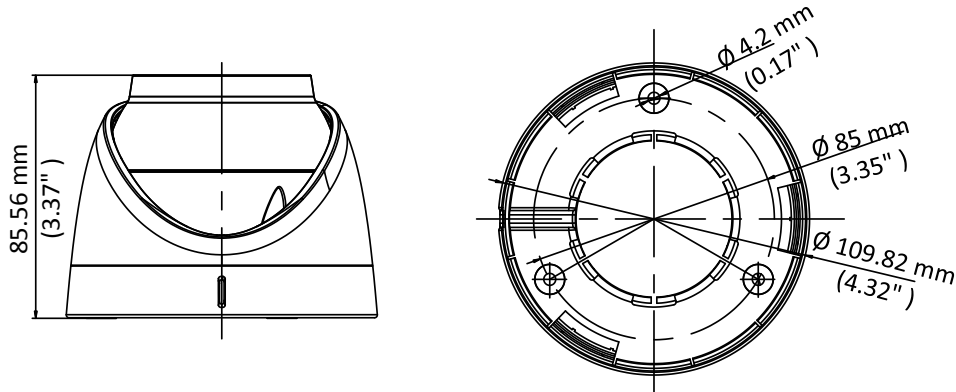

Order Model

DS-2CE72DFT-F

Dimension