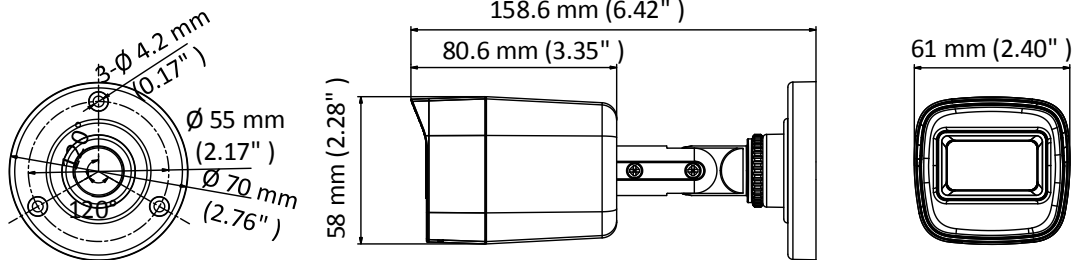

Order Models

DS-2CE16U1T-ITF

Dimension

Accessory

Distributed by