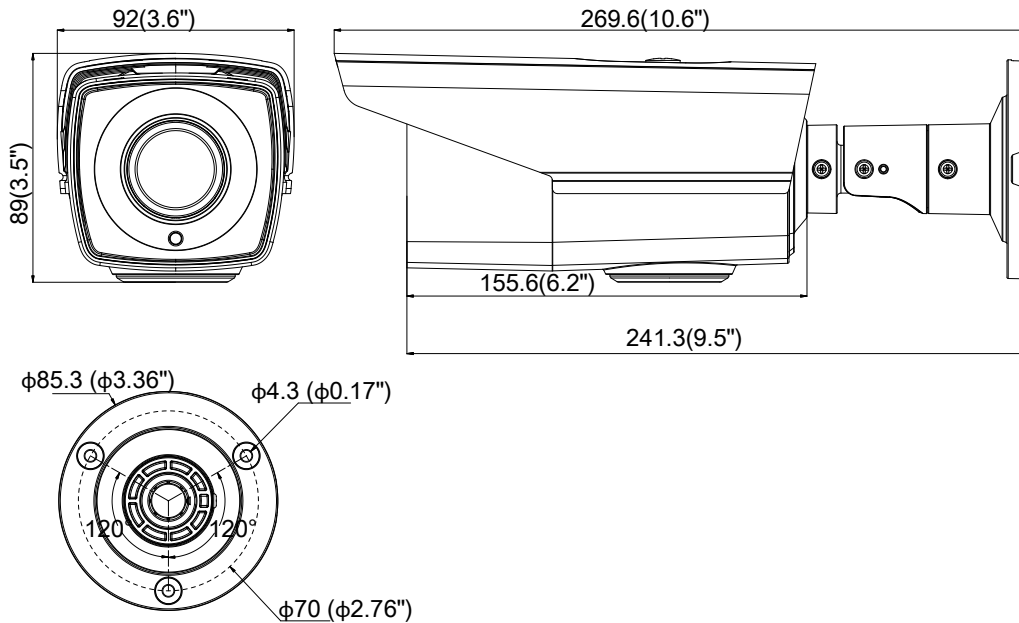

DS-2CE16D0T-VFIR3F HD 1080p IR Bullet Camera

Key Features

- 2 megapixel high performance CMOS
- Analog HD output, up to 1080p resolution
- Day/Night switch
- Smart IR
- Up to 40 m IR distance
- Switchable TVI/AHD/CVI/CVBS
- IP66

Specifications

Camera	
Image Sensor	2MP CMOS image sensor
Signal System	PAL/NTSC
Effective Pixels	1920 (H) × 1080 (V)
Min. illumination	0.01 Lux@(F1.2,AGC ON), 0 Lux with IR
Shutter Time	1/25 (1/30) s to 1/50,000 s
Lens	2.8 - 12 mm @ F1.4
	Angle of view: 102.25° - 32°
Lens Mount	Φ14
Day & Night	ICR
Angle Adjustment	Pan: 0° to 360°, Tilt: 0° to 90°, Rotation: 0° to 360°
Synchronization	Internal synchronization
Video Frame Rate	1080p@25fps/1080p@30fps
HD Video Output	1 analog HD output
S/N Ratio	>62 dB
General	
Operating Conditions	-40 °C to 60 °C (-40 °F to 140 °F), Humidity 90% or less (non-condensation)
Power Supply	12 VDC ± 15%
Power Consumption	Max. 4 W
Protection Level	IP66
IR Range	Up to 40 m
Dimensions	92mm×84.8mm×269.6mm (3.62"×3.34"×3.34")
Weight	Approx. 900g (1.98lb)

Order Model

DS-2CE16D0T-VFIR3F

Dimensions

Unit: mm

Accessories

DS-1275ZJ
Vertical Pole Mounting

DS-1280ZJ-S
Junction Box

DS-1H18
Video Balun