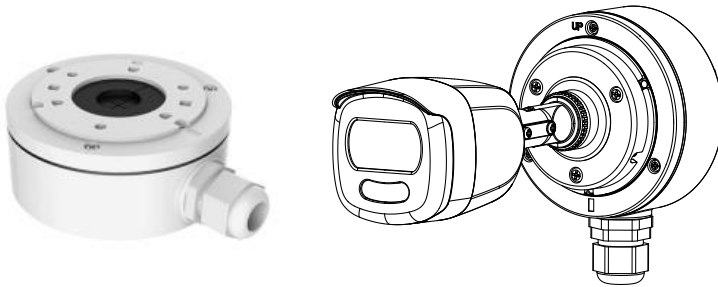

Accessory

DS-1280ZJ-XS

Junction Box

Distributed by