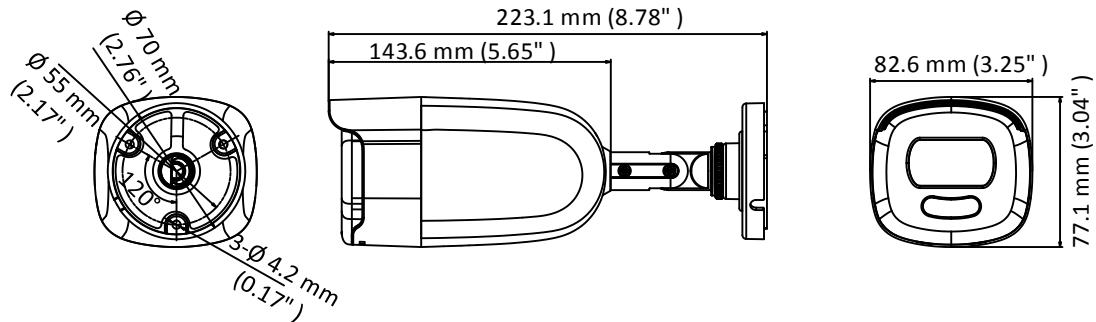

### Key Features

- 2 MP high performance CMOS
- 1920 × 1080 resolution
- Full time color
- 3.6 mm, 6 mm fixed lens
- Up to 40 m white light distance
- OSD menu, 3D DNR, true WDR
- 4 in 1 video output (switchable TVI/AHD/CVI/CVBS)
- IP67
- Up the coax (HIKVISION-C)

## Specifications

<b>Camera</b>	
Image Sensor	2 MP CMOS image sensor
Resolution	1920 (H) × 1080 (V)
Frame Rate	PAL: 1080p@25fps NTSC: 1080p@30fps
Min. illumination	Color: 0.0005 Lux @ (F1.0, AGC ON), 0 Lux with white light
Shutter Time	PAL: 1/25 s to 1/50, 000 s NTSC: 1/30 s to 1/50, 000 s
Slow Shutter	Max. 16x
Lens	3.6 mm, 6 mm fixed lens
Horizontal Field of View	83.6° (3.6 mm), 52.8° (6 mm)
Lens Mount	M16
Day & Night	Color
Angle Adjustment	Pan: 0° to 360°; Tilt: 0° to 180°; Rotate: 0° to 360°
Synchronization	Internal synchronization
WDR (Wide Dynamic Range)	120 dB
<b>Menu</b>	
AGC	Yes
White Balance	Auto/Manual
BLC (Backlight Compensation)	Yes
Privacy Mask	4 programmable privacy masks
Motion Detection	4 programmable areas
WDR	Yes
Functions	Brightness, Sharpness, 3D DNR, Mirror, Smart light
<b>Interface</b>	
Video Output	1 HD analog output
Switch Button	TVI/AHD/CVI/CVBS
<b>General</b>	
Operating Conditions	-40 °C to 60 °C (-40 °F to 140 °F), humidity: 90% or less (non-condensation)
Power Supply	12 VDC ±25%
Power Consumption	Max. 4.2 W
Protection Level	IP67
Material	Front Cover: Metal Main Body: Plastic Bracket: Metal
White Light	Up to 40 m
Communication	Up the coax, Protocol: HIKVISION-C (TVI output)
Dimensions	223.1 mm × 77.1 mm × 82.6 mm (8.78" × 3.04" × 3.25")
Weight	Approx. 436 g (0.96 lb.)

## Dimension