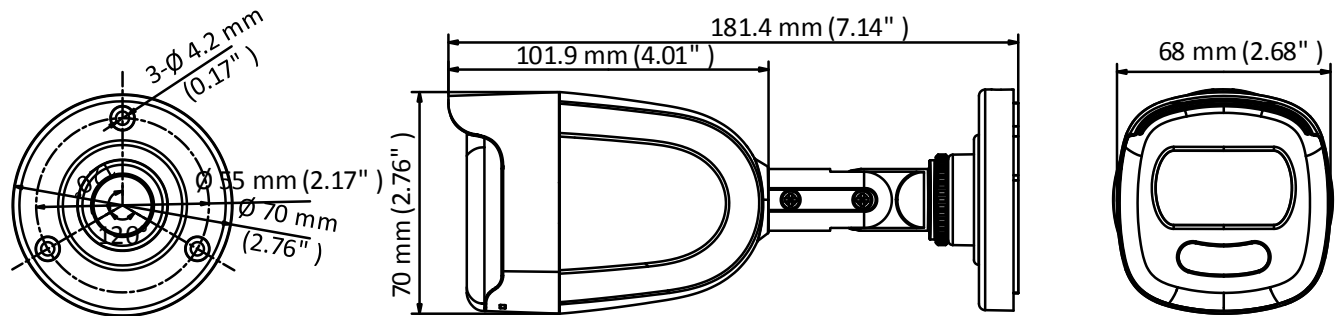

DS-2CE10DFT-F 2 MP Full Time Color Bullet Camera

ColorVu

Key Feature

- 2 MP high performance CMOS
- 1920 × 1080 resolution
- Full time color
- 3.6 mm, 6 mm fixed lens
- Up to 20 m white light distance
- OSD menu, 3D DNR, true WDR
- 4 in 1 video output (switchable TVI/AHD/CVI/CVBS)
- IP67
- Up the coax (HIKVISION-C)

Specification

Camera	
Image Sensor	2 MP CMOS image sensor
Resolution	1920 (H) × 1080 (V)
Frame Rate	PAL: 1080p@25fps NTSC: 1080p@30fps
Min. illumination	Color: 0.0005 Lux @ (F1.0, AGC ON), 0 Lux with white light
Shutter Time	PAL: 1/25 s to 1/50, 000 s NTSC: 1/30 s to 1/50, 000 s
Slow Shutter	Max. 16x
Lens	3.6 mm, 6 mm fixed lens
Horizontal Field of View	83.6° (3.6 mm), 52.8° (6 mm)
Lens Mount	M16
Day & Night	Color
Angle Adjustment	Pan: 0° to 360°; Tilt: 0° to 180°; Rotate: 0° to 360°
Synchronization	Internal synchronization
WDR (Wide Dynamic Range)	130 dB
Menu	
AGC	Yes
White Balance	Auto/Manual
HLC	Yes
BLC (Backlight Compensation)	Yes
Privacy Mask	4 programmable privacy masks
Motion Detection	4 programmable areas
WDR	Yes
Functions	Brightness, Sharpness, 3D DNR, Mirror, Smart light
Interface	
Video Output	1 HD analog output
Switch Button	TVI/AHD/CVI/CVBS
General	
Operating Conditions	-40 °C to 60 °C (-40 °F to 140 °F), humidity: 90% or less (non-condensation)
Power Supply	12 VDC ±25%
Power Consumption	Max. 3 W
Protection Level	IP67
Material	Metal
White Light	Up to 20 m
Communication	Up the coax, Protocol: HIKVISION-C (TVI output)
Dimensions	181.4 mm × 70 mm × 68 mm (7.14" × 2.75" × 2.68")
Weight	Approx. 390 g (0.86 lb.)

Order Model

DS-2CE10DFT-F

Dimension

Accessory

DS-1280ZJ-XS

Junction Box

Distributed by

Headquarters