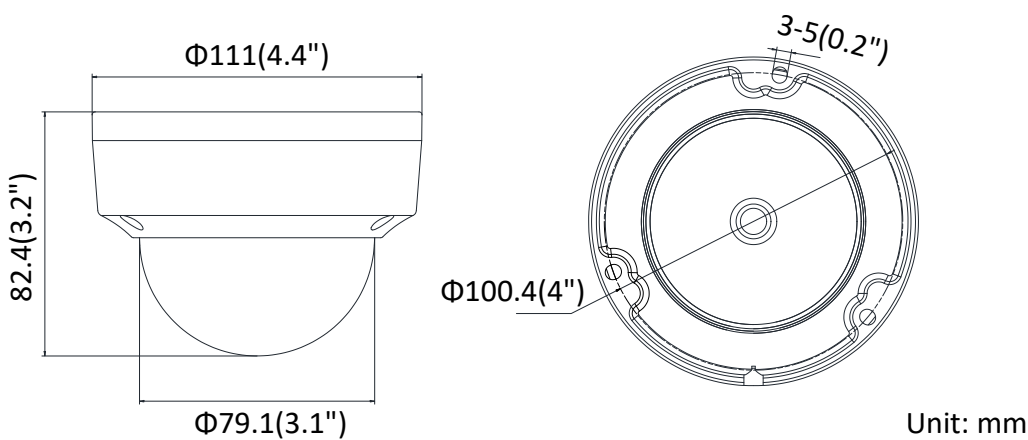

With package: 135× 135 × 110 mm (5.3" × 5.3" × 4.3")
Weight	Camera: approx. 497 g (1.1 lb.) With package: approx. 597 g (1.3 lb.)

Available Models:

DS-2CD2121G0-I (2.8/4/6mm), DS-2CD2121G0-IS (2.8/4/6mm), DS-2CD2121G0-IW (2.8/4mm), DS-2CD2121G0-IWS (2.8/4mm)

Dimensions

Accessories

DS-1276ZJ
Corner Mount